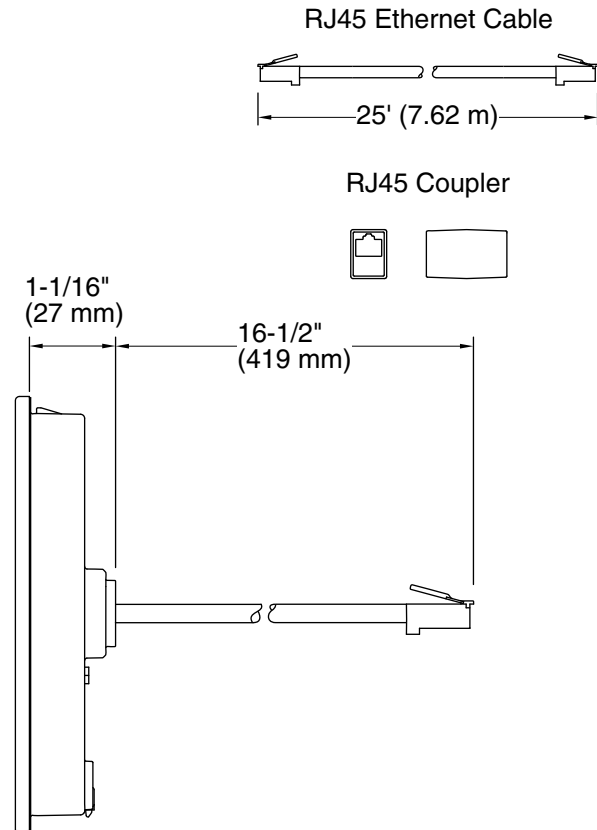

Technical Information

All product dimensions are nominal.

Drain included: No

Max. Ambient temp: 125°F (51.7°C)

Notes

Install this product according to the installation instructions.

CAUTION: Risk of product damage. The digital interface is rated to operate in temperatures up to 140°F (60°C). Do not install where the temperature may exceed 140°F (60°C).

CAUTION: Risk of product damage. Do not install the digital interface above the steamhead of a steam unit.

ADA compliant when installed to the specific requirements of these regulations.